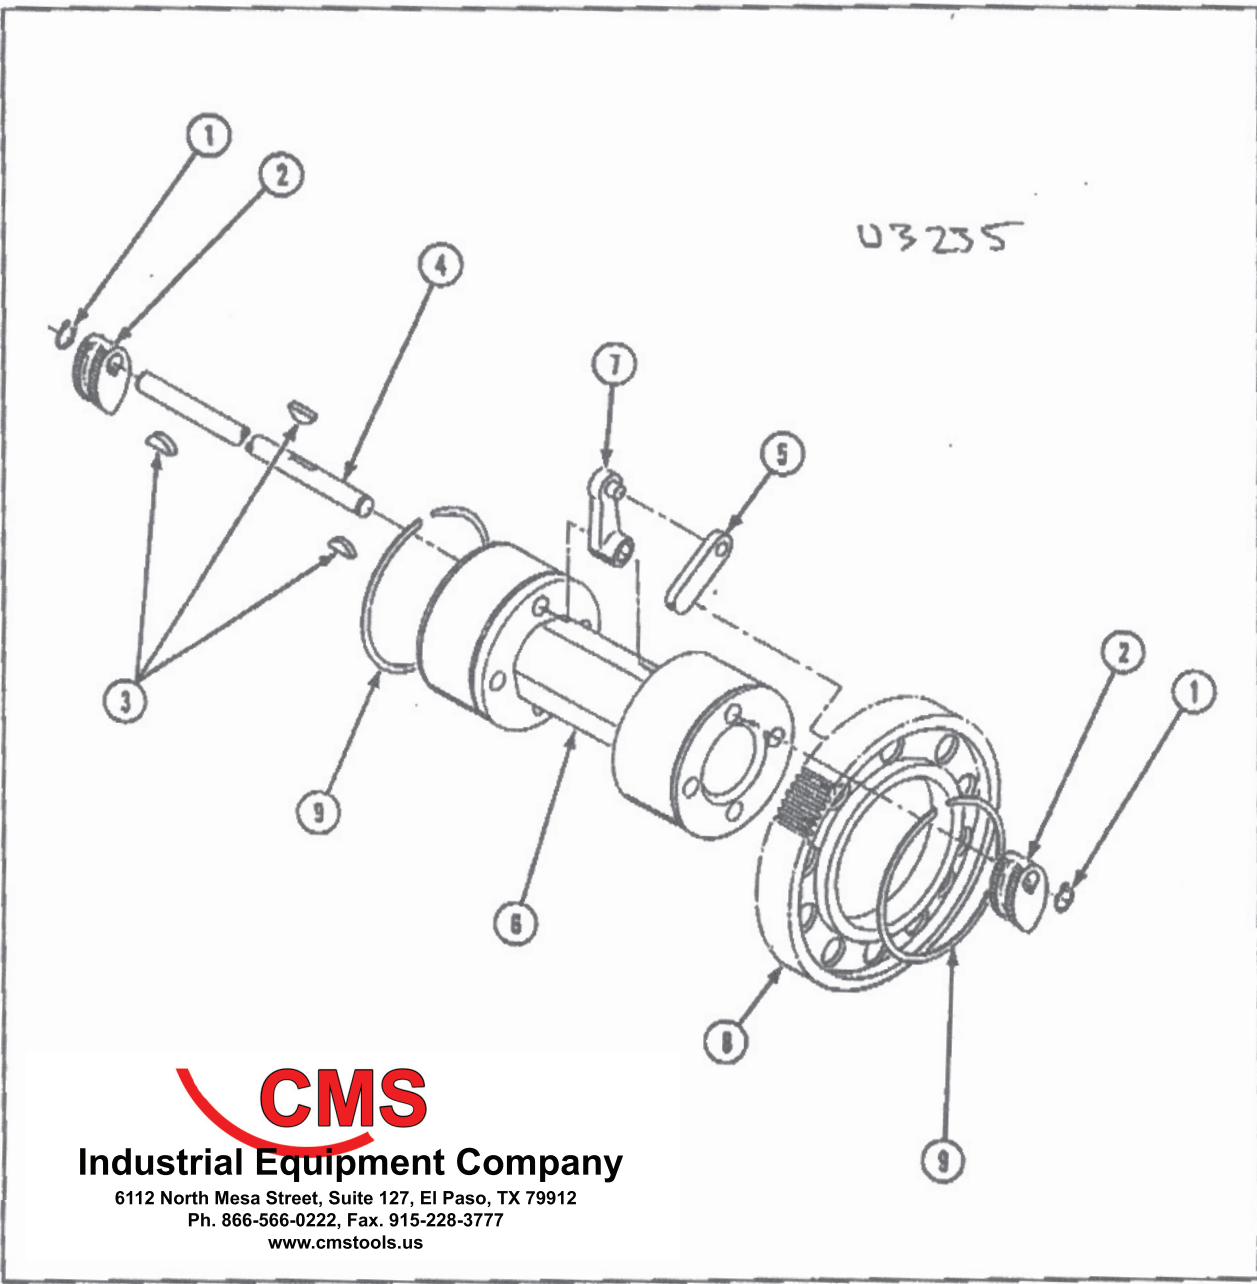

SPINDLE ASSEMBLY

20054

Industrial Equipment Company

6112 North Mesa Street, Suite 127, El Paso, TX 79912
Ph. 866-566-0222, Fax. 915-228-3777
www.cmstools.us

Item	Part No.	Req'd	Description
1.	Y-5100-75	8	Ring, Retaining, Ext.
2.	20305	8	Jaw, Chuck, Reversible
3.	W-808	12	Key, Woodruff, 1/4 x 1 D.
4.	20308	4	Shaft, Jaw
5.	20205	4	Line, Jaw Lever
6.	20307	1	Spindle
7.	20303	4	Lever, Jaw, Spindle
8.	20302	1	Gear, Spur, Spindle, 160T.
9.	YKSA-775	8	Ring, Retaining, Ext.