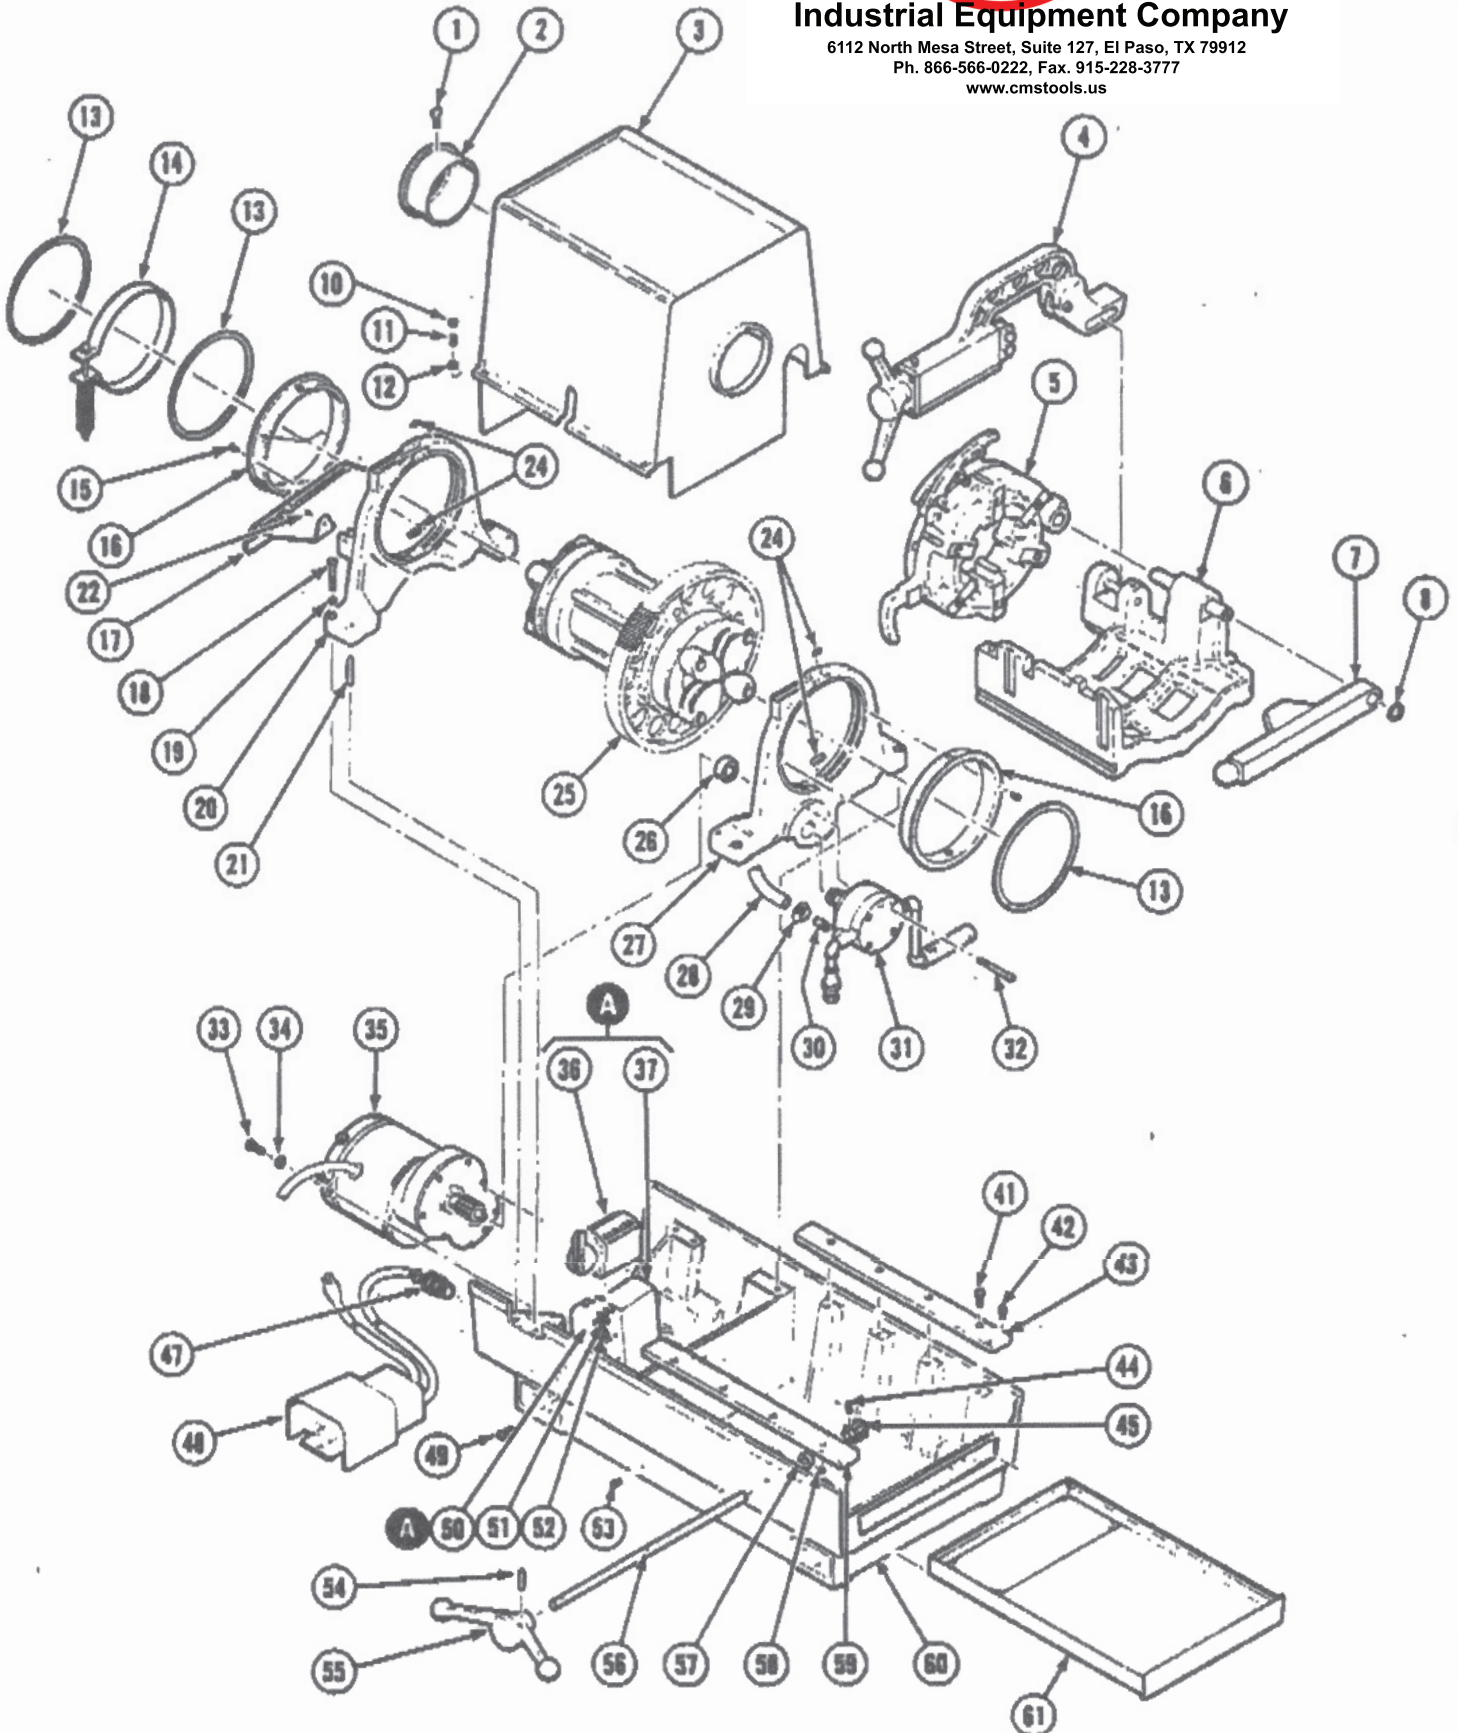

## STANDARD SM 4000 MAIN ASSEMBLY

Item	Part No.	Qty	Description
1.	03404	1	Thumbscrew, 3/8-16x1
2.	12548	1	Adapter, Small Pipe
3.	20317	1	Cover, Spindle
4.	20160	1	Cutter Assy, 1/2-4
5.	20200	1	Die Head Assy, 2 1/2-4
6.	20150	1	Carriage Assy.
7.	20170	1	Reamer Assy, 2 1/2-4
8.	Y-5100-87	1	Ring, Retaining
10.	B-354-P	4	Nut, Acorn, 1/4-20
11.	H-110-D	4	Setscrew, 1/4-20x1
12.	C-109-MP	4	Lockwasher, 1/4
13.	YKSA-775	3	Ring, Retaining
14.	20314	1	Brake Assy.
15.	P-703-H	4	Pin, Grooved, 3/16x5/8
16.	20308	2	Bearing, Spindle
17.	01244	1	Shield, Motor
18.	F-509-S	4	Screw, SHdCap, 1/2-13x2
19.	C-113-M	4	Washer, Lock, 1/2
20.	20311	1	Spindle Block, Rear
21.	O-509	4	Pin, Dowel, 3/8x2
22.	NF-503-F	2	Screw, Slf Tap, #10-24x1/2
24.	12006	4	Wick, Lube Oil
25.	20054	1	Spindle Assy, Std.
26.	01018-1	1	Bearing, Ball, 203SZZ
27.	20310	1	Spindle Block, Front
28.	20061-24	1	Tubing, Ctg Oil, 24"
29.	04514-10	2	Clamp, Ctg Oil Tube
30.	20068	2	Fitting, Ctg Oil Tube
31.	20067	1	Pump Assy.
32.	F-112-SL	1	Screw, SHdCap, 1/4-20x7/8
33.	F-206	2	Screw, SHdCap, 5/16-18x1
34.	C-110	2	Washer, Lock, 5/16
35.	20040	1	Gearmotor Assy, 115V.
	20041	1	Gearmotor Assy, 230V.
36.	01221	1	Controller, 115V/230V..
37.	01345-1	1	Resistor Assy, 115V.
	01346-1	1	Resistor Assy, 230V.
41.	E-206	8	Screw, FltHd, 5/16-18x1
42.	F-103	2	Screw, SHdCap, 1/4-20x1/2

Item	Part No.	Qty	Description
43.	20108	1	Rail, Base, Rear
44.	U-715	1	Pin, Spring, 3/16x1
45.	20111	1	Gear, Spur, 12T.
47.	01376	1	Bushing, Strm Relief
48.	20016	1	Switch&Cord Assy, 115V.
	20015	1	Switch&Cord Assy, 230V.
49.	G-107	2	Screw, BHdCap, 1/4-20x1
50.	20105	1	Bracket, Switch&Resistor
51.	C-109-M	2	Washer, Lock, 1/4
52.	L-1100	2	Screw, StdRdHd, 1/4-20x1/4
53.	01020	1	Plug, Pipe, Drain, 3/8
54.	P-906-A	1	Pin, Grooved, 1/4x1x 3/8
55.	20113	1	Handle, Oprng, Carriage
56.	20109	1	Shaft, Carriage
57.	20112	1	Collar, Carriage Shaft
58.	H-102-D	1	Setscrew, 1/4-20x1/4
59.	20107	1	Rail, Base, Front
60.	20101	1	Base
61.	20110	1	Tray, Chip