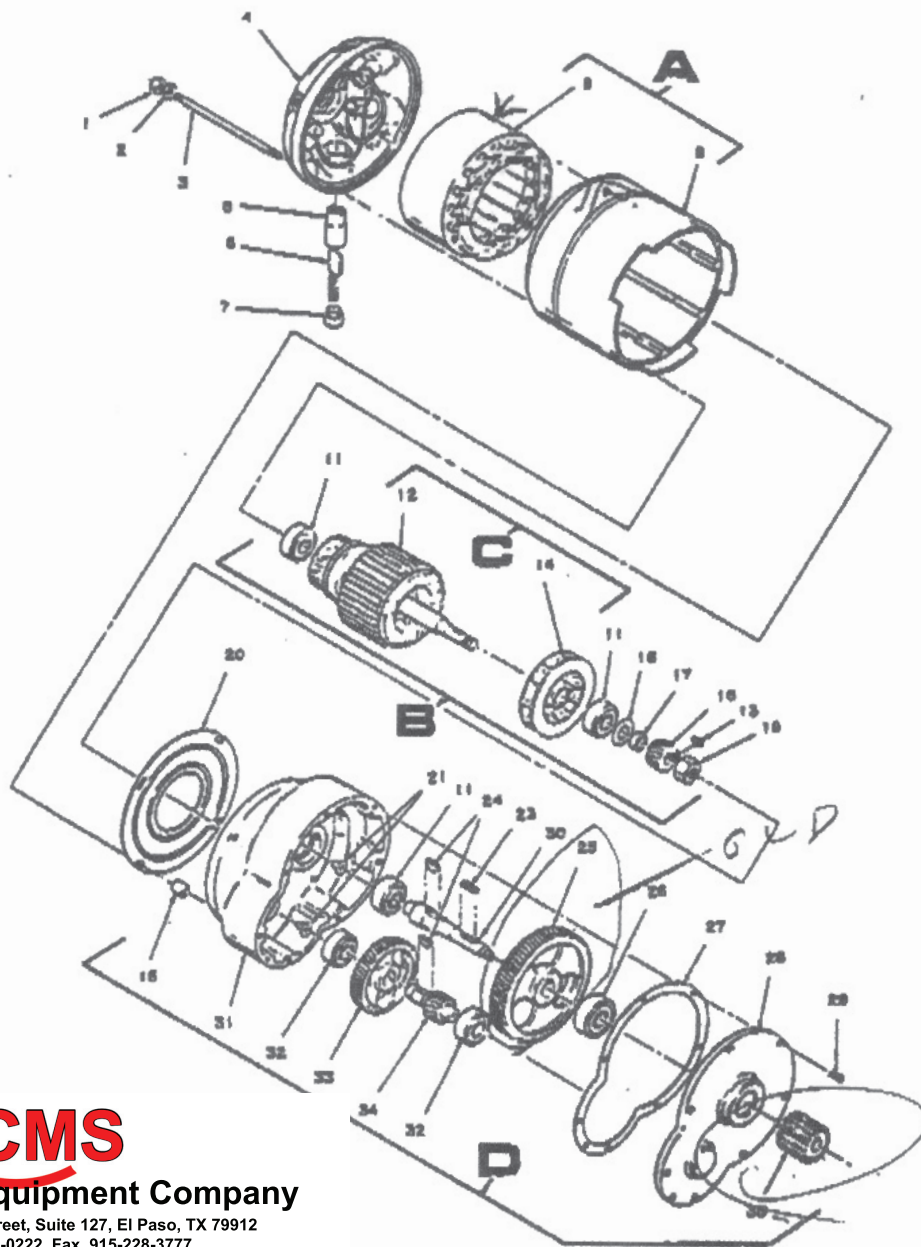

GEARMOTOR ASSEMBLY

115V- #20040   230V- #20041

Industrial Equipment Company

6112 North Mesa Street, Suite 127, El Paso, TX 79912

Ph. 866-566-0222, Fax. 915-228-3777

www.cmstools.us

Item	Part No.	Description	Req'd	Item	Part No.	Description	Req'd
A	20120	Housing & Stator Assy, 115V	1	14	01355	Fan Assy, Motor	1
	20119	Housing & Stator Assy, 230V	1	15	01325	Retainer, Stator Baffle, Neoprene	4
B	20130	Armature Assy, Complete 115V	1	16	01332	Spacer, Slinger	1
	20129	Armature Assy, Complete 230V	1	17	01333	Spacer, Sleeve	1
C	20131	Arm. & Fan Assy, 115V	1	18	01336	Gear, Helical	1
	20132	Arm. & Fan Assy, 230V	1	19	01334	Nut, Hex.	1
D	20140	Gearcase Assembly	1	20	01323	Baffle, Stator, Motor	1
1	B-101	Nut, Hex.	4	21	01383-1	Plug, Hole, Plastic	2
2	C-109-MP	Washer, Lock, Hel. Spg.	4	23	20321	Key, Square	1
3	01381	Tie Rod, Motor	4	24	W-808	Key, Woodruff	1
4	01351	End Bell, Motor	1	25	20049	Gear, Helical	1
5	01352	Holder, Elec. Cont. Brush	6	26	01392-1	Bearing, Ball	1
6	01360-1	Brush, Elec. Cont.	6	27	01381-1	Gasket	1
7	01355	Cap. Elec. Cont. Brush, Mtr.	6	28	01382	Cover, Gearcase Housing	1
8	20121	Stator, Motor, 115V	1	29	K-1108	Screw, Machine, SI. Fil. Hd.	7
8	20123	Stator, Motor, 230V	1	30	20320	Shaft, Output, Gearcase	1
9	20122	Housing, Stator, Motor	1	31	01381	Housing, Gearcase	1
11	01018-1	Bearing, Ball	2	32	01337	Bearing, Ball	2
12	20133	Armature only, 115V	1	33	01390	Gear, Helical	1
12	20134	Armature only, 230V	1	34	20048	Gearshaft, Helical	1
13	W-405	Key, Woodruff	1	35	20301	Gear, Spur, Gearmotor Outputshaft	1